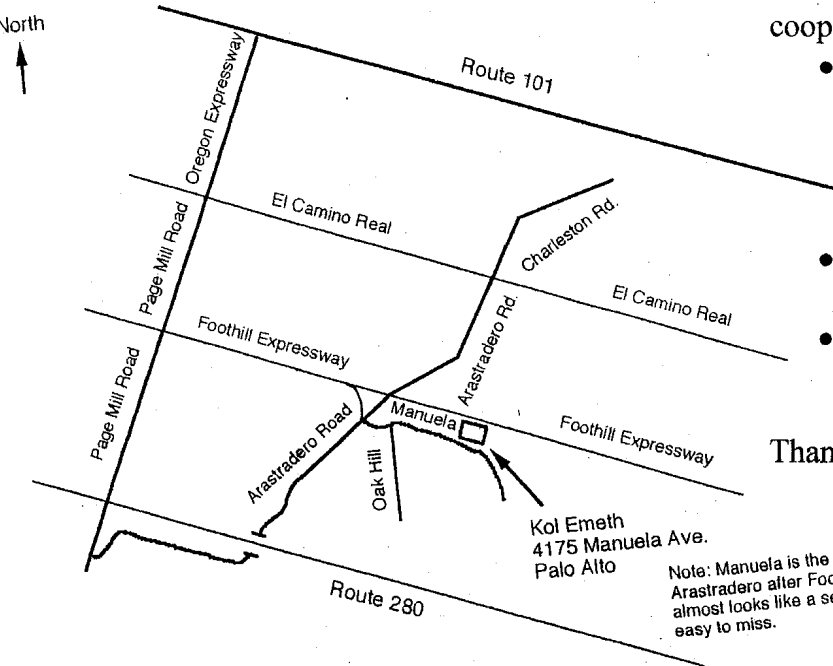

Welcome to Congregation Kol Emeth. We appreciate your cooperation with the following:

- If our parking lot is full, overflow parking is available at the Aldersgate United Methodist Church parking lot (4243 Manuela Avenue) up the street. In consideration of our neighbors, please do not park on Manuela Avenue or any adjacent streets.
- Please turn off cell phones before entering the premises.
- Photography, video/audio recording and smoking are not permitted on Shabbat at the synagogue.

Thank you!

Kol Emeth
4175 Manuela Ave.
Palo Alto

Note: Manuela is the very first street on Arastradero after Foothill expressway. It almost looks like a service road and is easy to miss.

Welcome to Congregation Kol Emeth. We appreciate your cooperation with the following:

- If our parking lot is full, overflow parking is available at the Aldersgate United Methodist Church parking lot (4243 Manuela Avenue) up the street. In consideration of our neighbors, please do not park on Manuela Avenue or any adjacent streets.
- Please turn off cell phones before entering the premises.
- Photography, video/audio recording and smoking are not permitted on Shabbat at the synagogue.

Thank you!

Kol Emeth
4175 Manuela Ave.
Palo Alto

Note: Manuela is the very first street on Arastradero after Foothill expressway. It almost looks like a service road and is easy to miss.